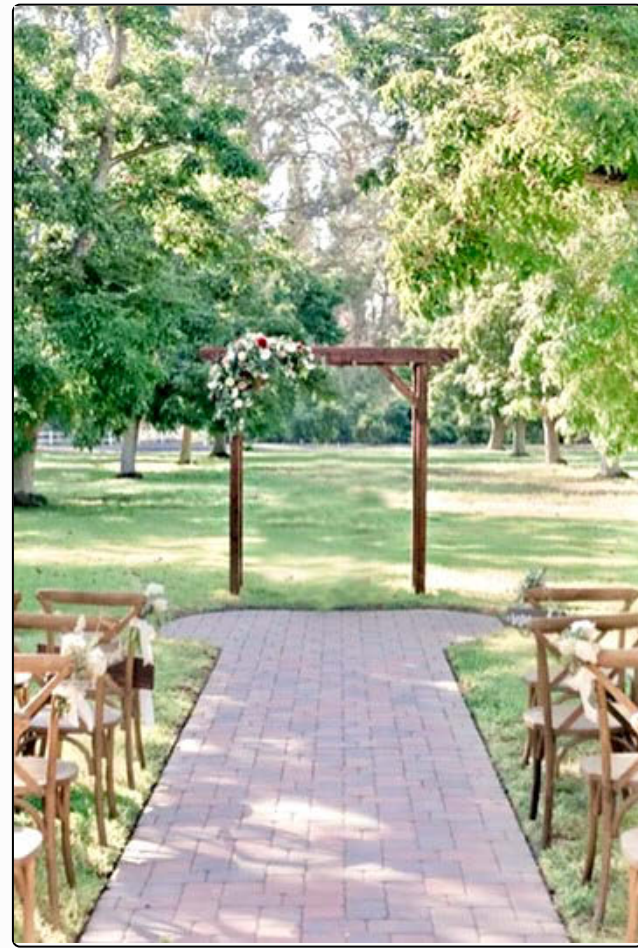

OUR EXCLUSIVE RENTALS

FRENCH DOORS | \$ 200

RECTANGLE
WOOD ARCH | \$ 150

WOOD TRIANGLE ARCH | \$200

WOOD HEPTAGON | \$ 1 0 0

CUSHIONED SWEETHEART
CHAIRS | \$6 0

WOOD SWEETHEART TABLE
W/ VINEYARD CHAIRS | \$75
W/ SWEETHEART BENCH | \$150

WOOD SWEETHEART TABLE
W/ THRONE CHAIRS | \$ 100

CUSTOM SWEETHEART TABLE
W/ VINEYARD CHAIRS | \$150
W/ HIGHBACK BENCH | \$200

HIGHBACK SWEETHEART BENCH | \$150

DOUBLE
WOOD CIRCLE | \$ 1 5 0

OUR EXCLUSIVE RENTALS

12 PIECE LOUNGE | \$450

WHITE MARKET UMBRELLAS | \$45 Each
Set of 8 | \$320
9 ft. Provides Shade and SPF 50

Giant Chess Set | \$50
Large octagon chess board and wood
pieces on half barrel.
*Tufted couches additional \$100 each.