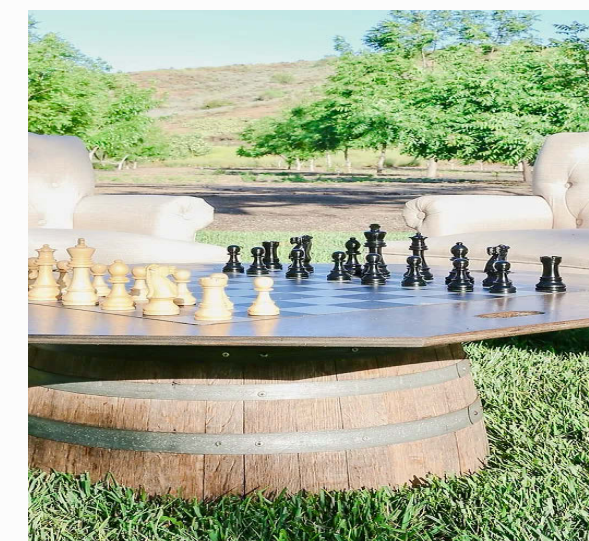

OUR EXCLUSIVE RENTALS

FRENCH DOORS | \$ 200

RECTANGLE
WOOD ARCH | \$ 150

WOOD TRIANGLE ARCH | \$200

WOOD HEPTAGON | \$ 1 0 0

CUSHIONED SWEETHEART
CHAIRS | \$6 0

WOOD SWEETHEART TABLE
W/ VINEYARD CHAIRS | \$75
W/ SWEETHEART BENCH | \$150

WOOD SWEETHEART TABLE
W/ THRONE CHAIRS | \$ 100

CUSTOM SWEETHEART TABLE
W/ VINEYARD CHAIRS | \$150
W/ HIGHBACK BENCH | \$200

HIGHBACK SWEETHEART BENCH | \$150

DOUBLE
WOOD CIRCLE | \$ 1 5 0

OUR EXCLUSIVE RENTALS

TUFTED COUCHES | \$ 100 each
LIVE EDGE COFFE TABLE | \$ 50

U-SHAPE LOUNGE \$450
PROPANE FIRE PIT \$225

GLASS SEATING CHART
DISPLAY | \$100

CIGAR BAR LOUNGE | \$675
Includes seating, iron oak coffee
table, custom 1/4 barrel ash-tray &
20 cigars

12 PIECE LOUNGE | \$450

WHITE MARKET UMBRELLAS | \$45 Each
Set of 8 | \$320
9 ft. Provides Shade and SPF 50

Giant Chess Set | \$50
Large octagon chess board and wood
pieces on half barrel.
*Tufted couches additional \$100 each.