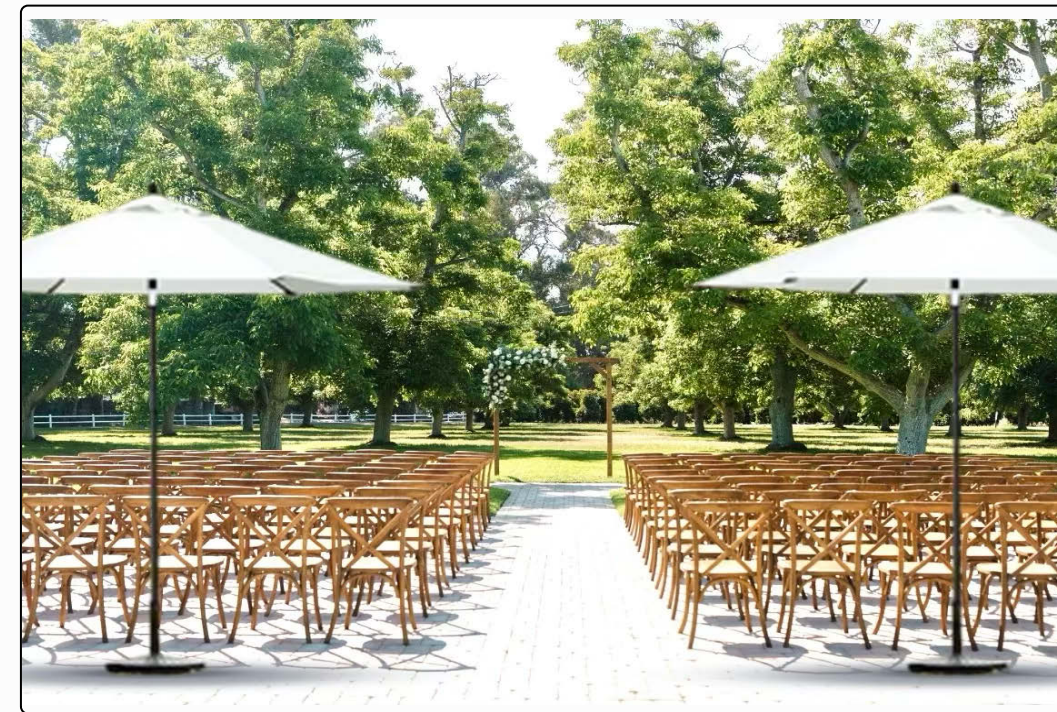

WOOD SWEETHEART TABLE
W/ THRONE CHAIRS | \$ 100

CUSTOM SWEETHEART TABLE
W/ VINEYARD CHAIRS | \$150
W/ HIGHBACK BENCH | \$200

HIGHBACK SWEETHEART BENCH | \$150

DOUBLE
WOOD CIRCLE | \$ 1 5 0

OUR EXCLUSIVE RENTALS

TUFTED COUCHES | \$ 100 each
LIVE EDGE COFFE TABLE | \$ 50

U-SHAPE LOUNGE \$450
PROPANE FIRE PIT \$225

GLASS SEATING CHART
DISPLAY | \$100

CIGAR BAR LOUNGE | \$675
Includes seating, iron oak coffee
table, custom 1/4 barrel ash-tray &
20 cigars

12 PIECE LOUNGE | \$450

WHITE MARKET UMBRELLAS | \$45 Each
Set of 8 | \$320
9 ft. Provides Shade and SPF 50

Giant Chess Set | \$50
Large octagon chess board and wood
pieces on half barrel.
*Tufted couches additional \$100 each.